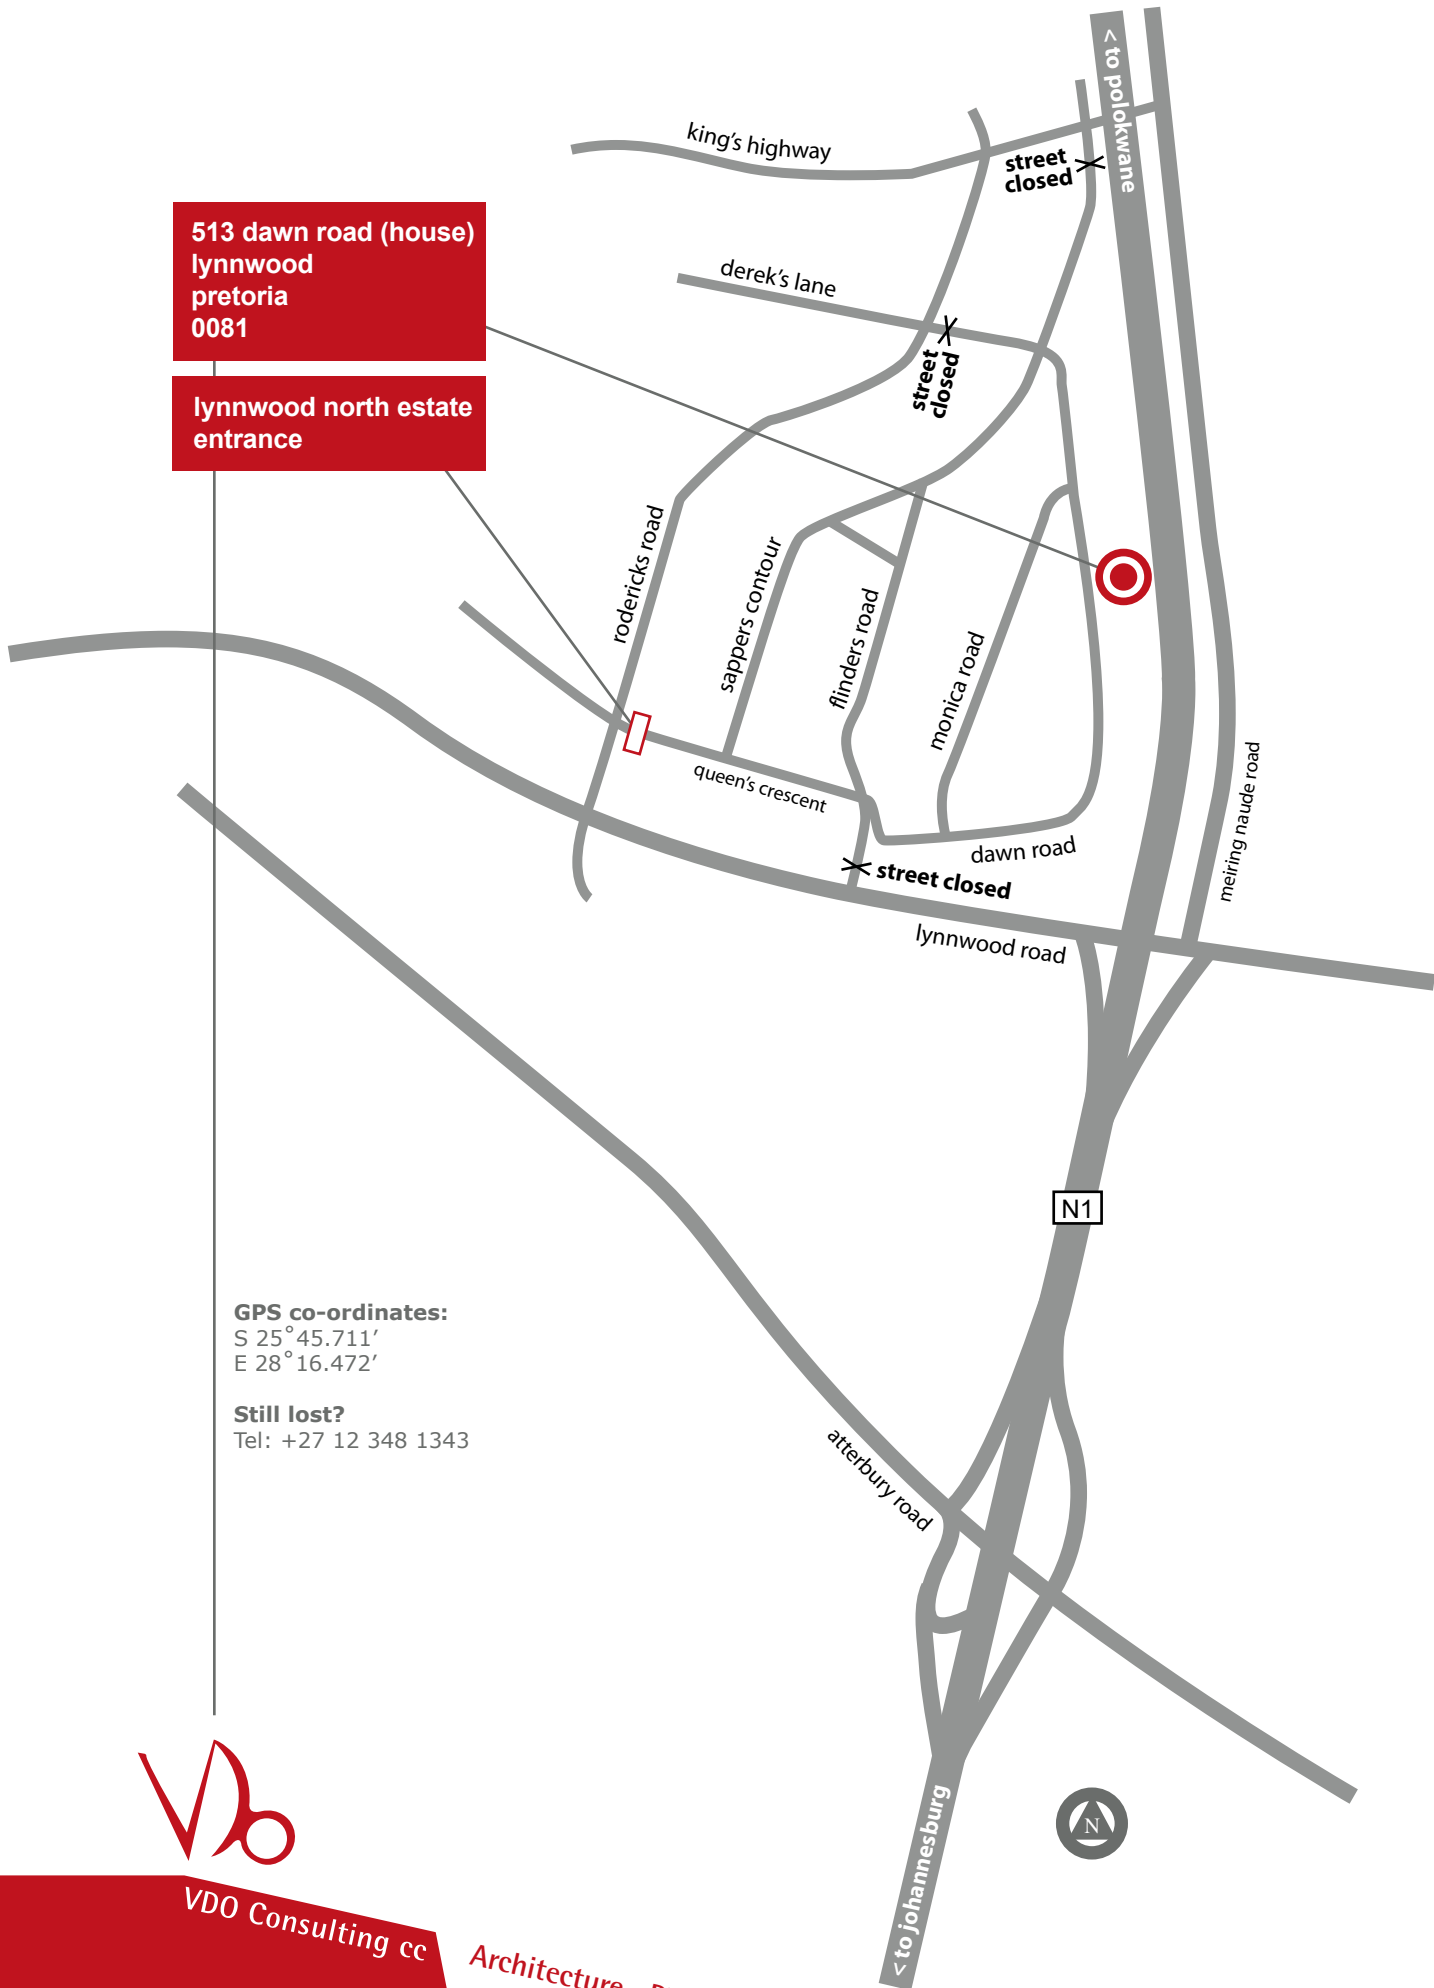

513 dawn road (house)  
lynnwood  
pretoria  
0081

lynnwood north estate  
entrance

**GPS co-ordinates:**  
S 25° 45.711'  
E 28° 16.472'

**Still lost?**  
Tel: +27 12 348 1343

VDO Consulting cc

Architecture Planning Branding Graphic Design